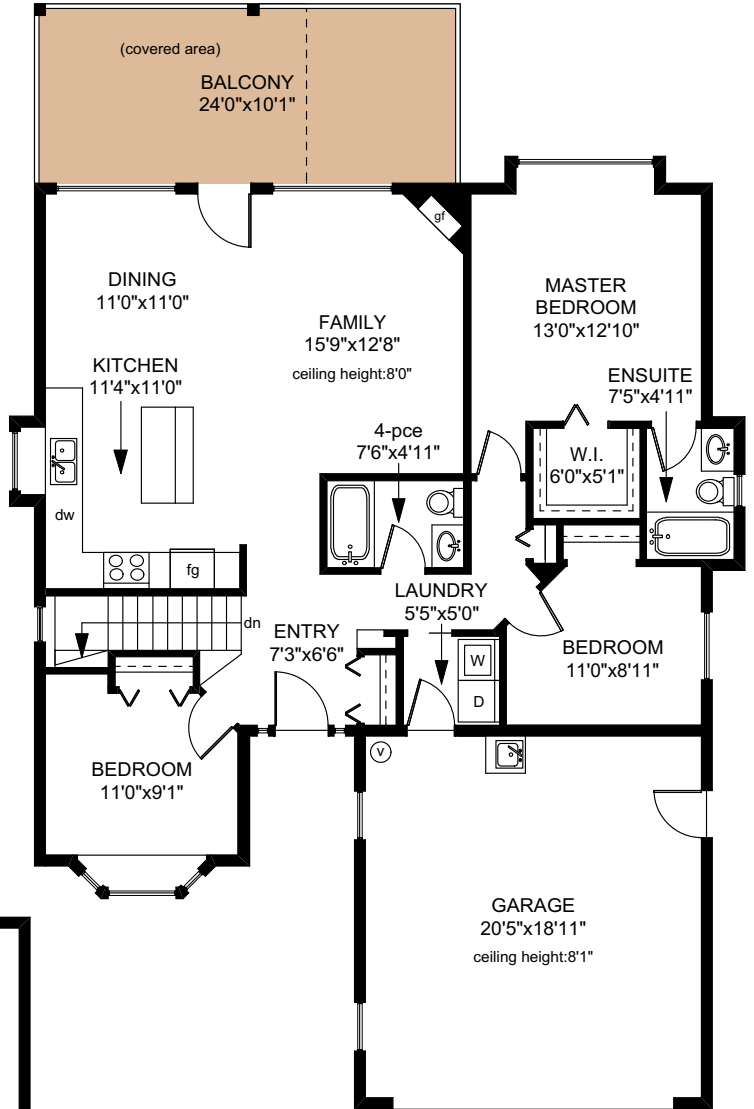

2558 CRYSTAL VIEW DRIVE

MAIN FLOOR
1325 SQ.FT

LOWER FLOOR
1258 SQ.FT

	FINISHED SQ. FT.	UNFINISHED SQ. FT.	TOTAL SQ. FT.
MAIN	1325	0	1325
LOWER	1258	0	1258
TOTAL	2583	0	2583
GARAGE	0	431	431
DECK	0	242	242
BALCONY	0	242	242

PREPARED FOR THE EXCLUSIVE USE OF
THE NEAL ESTATE TEAM OF RE/MAX ALLIANCE

MEASURED ON: 06/05/19
DRAWING FILE: 17488

Tafmeasure VICTORIA, B.C.
Ph. 883.8894
www.tafmeasure.com