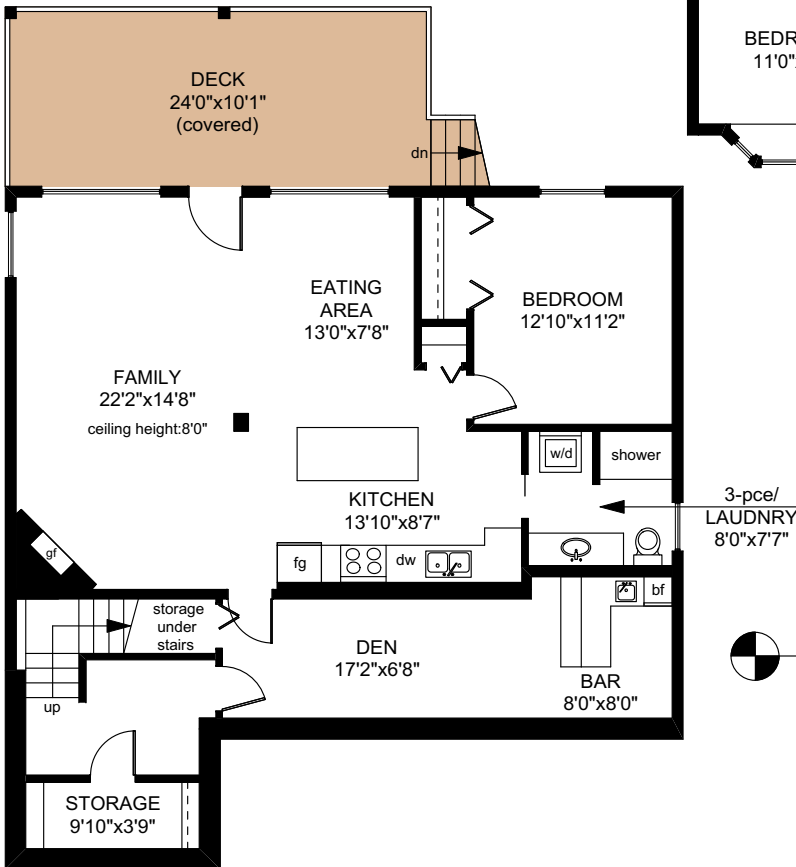

2558 CRYSTAL VIEW DRIVE

MAIN FLOOR
1325 SQ.FT

LOWER FLOOR
1258 SQ.FT

	FINISHED SQ. FT.	UNFINISHED SQ. FT.	TOTAL SQ. FT.
MAIN	1325	0	1325
LOWER	1258	0	1258
TOTAL	2583	0	2583
GARAGE	0	431	431
DECK	0	242	242
BALCONY	0	242	242

PREPARED FOR THE EXCLUSIVE USE OF
THE NEAL ESTATE TEAM OF RE/MAX ALLIANCE

MEASURED ON: 06/05/19
DRAWING FILE: 17488

Tafmeasure VICTORIA, B.C.
Ph. 883.8894
www.tafmeasure.com